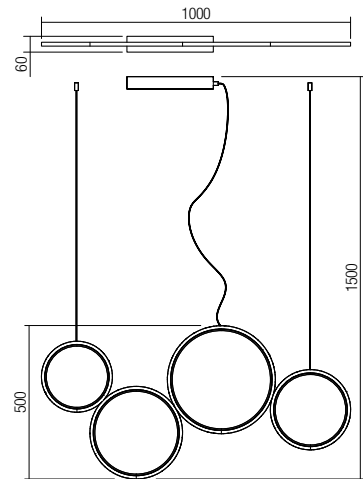

**01-3382** Sand White  
**01-3383** Mat Gold  
**01-3384** Sand Black  
 SMD LED · 40W  
 CCT 3000/4000/6000K · CRI 98  
 LED flux: 5124 lm  
 Luminaire flux: 3330 lm

**01-3385** Sand White  
**01-3386** Mat Gold  
**01-3387** Sand Black  
 SMD LED · 50W  
 CCT 3000/4000/6000K · CRI 98  
 LED flux: 6212 lm  
 Luminaire flux: 3978 lm